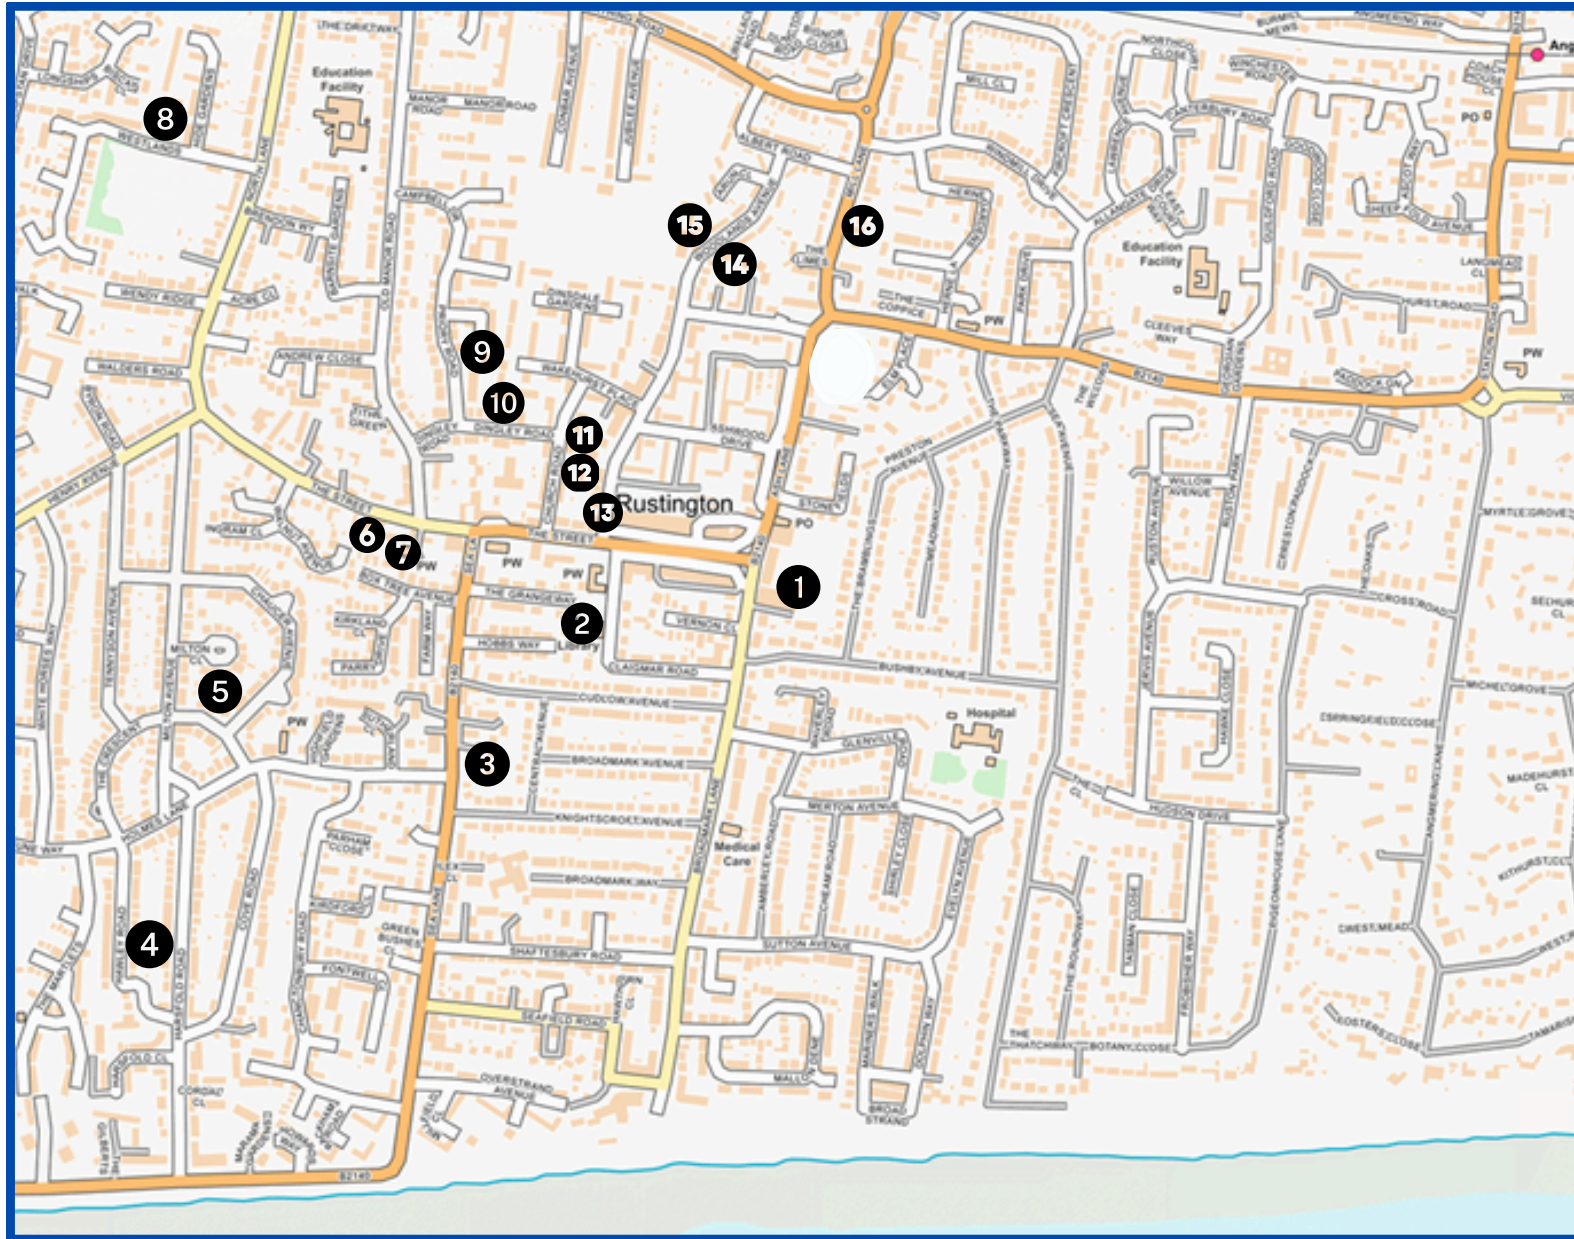

Rustington Heritage Association - Scarecrow Trail 2025 - Locations

Organised by the Rustington Heritage Association with support from Rustington Parish Council
To find out more about the RHA - Email: contactrustyha@gmail.com
The Scarecrows will be in situ until 31st August 2025

1	Rustington Museum with Georgian Gardens Chatterbooks BN16 2NW
2	Rustington Library, Claignmar Road BN16 2NL
3	91 Sea Lane BN16 2RS
4	28 Hawley Road BN16 2QD
5	35 The Crescent BN16 2PE
6	47 The Street BN16 3NU
7	The Gates. 47 The Street BN16 3NU
8	26 Westlands BN16 3NW
9	4 Priory Road BN16 3PZ
10	1 Dingley Road BN16 3PY

11	42 Church Road BN16 3NN
12	37 Church Road BN16 3NN
13	Pet Doctors 72 Woodlands Avenue BN16 3EY
14	49 Woodlands Avenue BN16 3ER
15	Rustington Parish Council 34 Woodlands Avenue BN16 3HB
16	18 Mill Lane BN16 3EG
17	*Angmering Grange, Roundstone Lane, Angmering, BN16 4AL <i>(Not shown on map but people are very welcome to visit, call in at reception and admire their scarecrow display)</i>